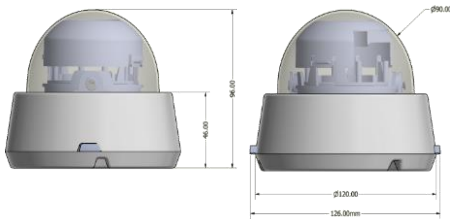

NETWORK IP CAMERA

HIP-HD528V5

5MP NETWORK IP IR DOME CAMERA

STARVIS **H.265** **WDR**

Features

- Sony STARVIS 5.69MP Image Sensor
- Ultra low light color camera(0.01lux/F1.2)
- Triple codec(H.265, H.264, MJPEG)
- Triple Stream
- Max 30fps @ all resolution
- Support Onvif/PoE/External Video
- DOL True WDR
- IR LED : 28 units(25m)
- True Day & Night
- Motorized VF Lens 2.8~12mm
- 3-Axis Gimbal Bracket

Camera Specifications

IMAGE	Image Sensor	Sony Starvis 5.69MP(1/2.8") Image Sensor
	Scan System	Progressive Scan
	Total Pixels	2704(H) x 2104(V), 5.68 Mega Pixels
	Effective Pixels	2616(H) x 1964(V), 58.13 Mega Pixels
Function	Day & Night	Auto / Day(Color) / Night(BW)
	Privacy Area	On / Off (8 Programmable Zones)
	Motion Detection	432 Zone (On / Off, 1~5step)
	W D R	DOL True WDR
	3D DNR	2DNR, 3DNR
	S/N Ratio	More 52dB
	BLC	HLC, BLC
	Digital Zoom	16x
	Degof/LDS/Mirror	On / Off
	White Balance	Auto/Push/Indoor/Outdoor/Fluorescent/User
Lens	Focal Length	Motorized VF Lens 2.8~12mm
IR LEDs	IR LEDs	28 units
Electrical	Power Supply	DC12[V] ±10% / Max 750mA
	Operating Temp.	-10°C ~ +50°C
Environmental	Preservation Temp.	-20°C ~ +60°C
	Humidity	0% ~ 80%
Mechanical	Weight.	Approx. 380g